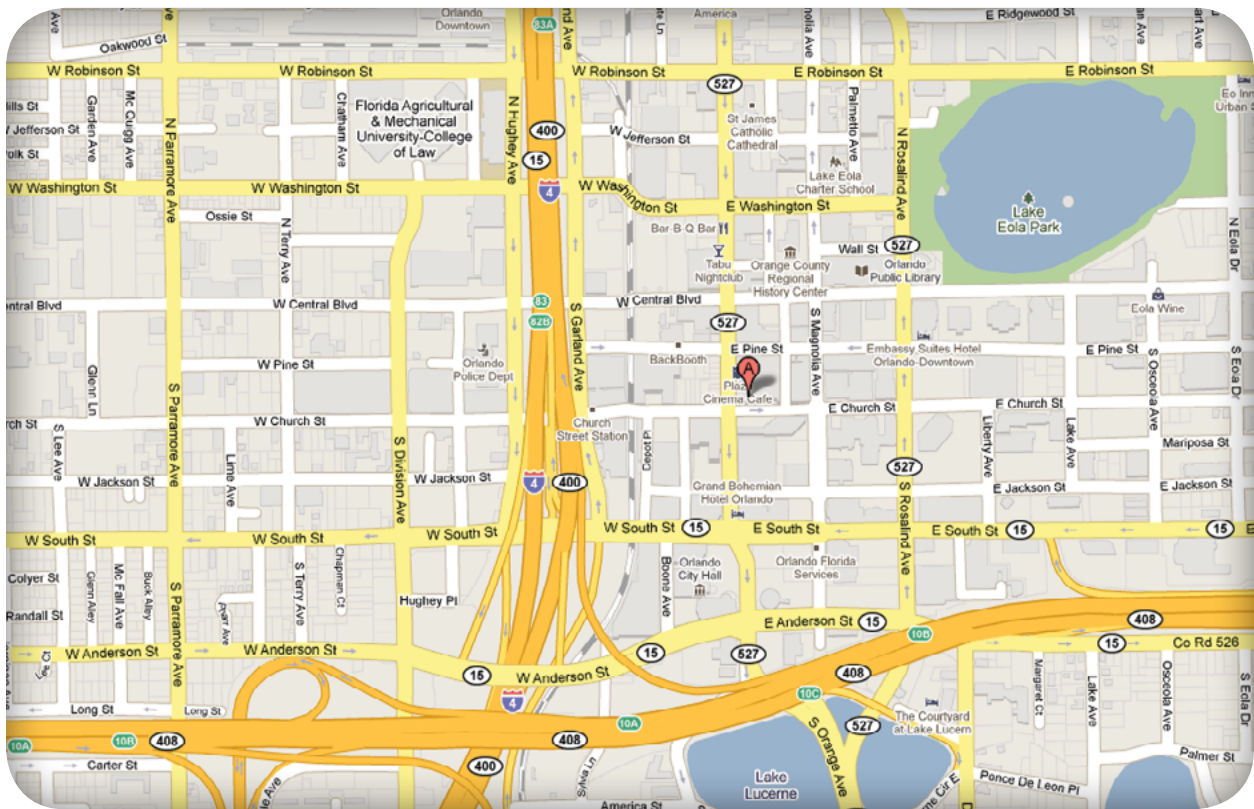

## HOW TO FIND US

Voxeo Corporation | South Plaza Tower | 189 S. Orange Ave. | 10th Floor | Orlando, FL 32801 | +1 (407) 418-1800

Voxeo Corporation and Voxeo University Training Center are located on the 10th Floor of the Plaza Building at South Orange Ave. in downtown Orlando; with a fantastic 360 degrees view to the city, including Lake Eola.

The Plaza and surrounding area offer multiple restaurants, coffee shops, bars and hotels; as well as a cinema, all in walking distance to Voxeo headquarters. Ground transportation is easily accessible.

## DRIVING DIRECTIONS FROM ORLANDO INTERNATIONAL AIRPORT (MCO)

The nearest airport to our location is Orlando International Airport (MCO). Located 13 miles from the office, Orlando International is approximately a 25 minutes drive. Because the airport is situated at the outer edge of the city, the quickest connection is to take a taxi. Cost for a 1-way trip from OIA to downtown is approximately 35 USD.

## SURROUNDING HOTELS (LESS THAN 5 MILES FROM DOWNTOWN HQ)